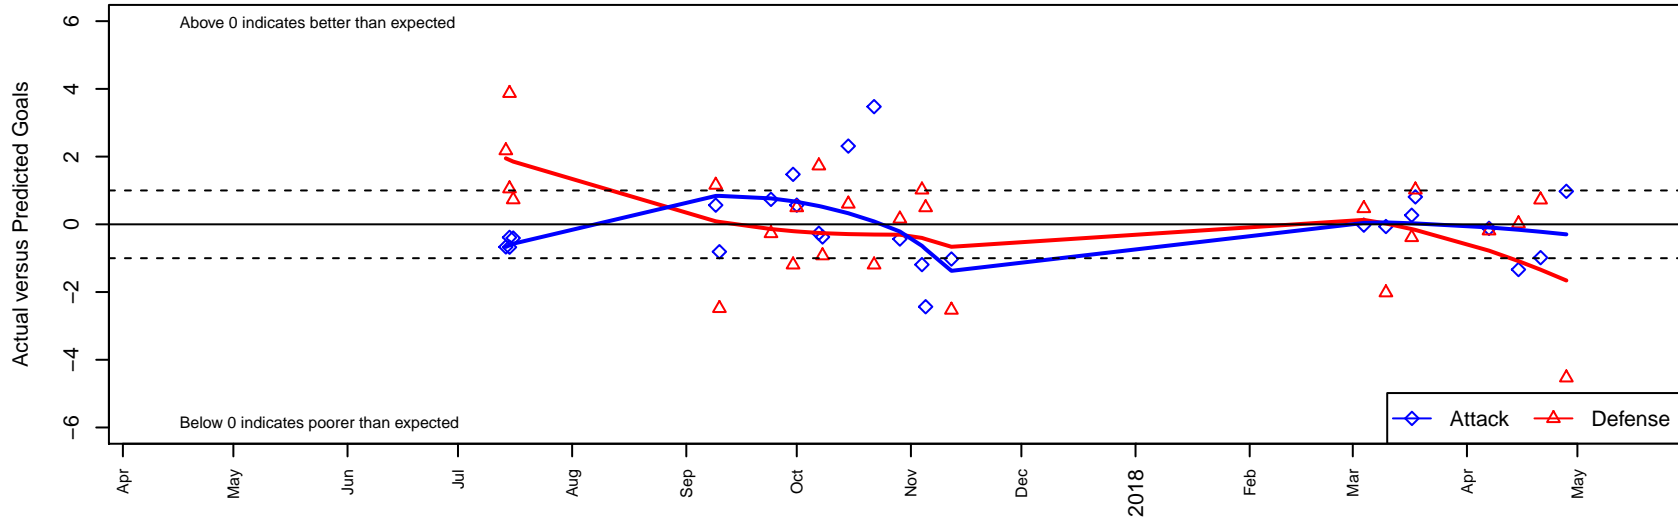

# LYS Red G05

, OR  
 G05 total strength=705  
 attack=0.92 defense=0.56  
 fall league = PTT G05 Div 2 Red West  
 spr league = Spr OYS G05 Div 1 White

alt names used:  
 LYS Firestorm  
 LYS 05G Red  
 LYS 05G Red  
 LYS 05G Red

Venues played:  
 2017 Beaverton Cup U13 Silver  
 2017 PTT G05 Division 2 Red West  
 2017 OYS Founders Cup G05  
 2017 Spr OYS G05 Division 1 White

**LYS Red G05**  
 Dots are actual minus expected GF (blue circles) and GA (red triangles).  
 Blue line is smoothed change in attack strength. Red is smoothed change in defense strength.

**attack and defense variance (black dot)  
relative to other teams  
and top 10 in region**

**attack and defense rating  
relative to others at age  
and all opponents in last 13 months**

**Performance relative to 13 month average**