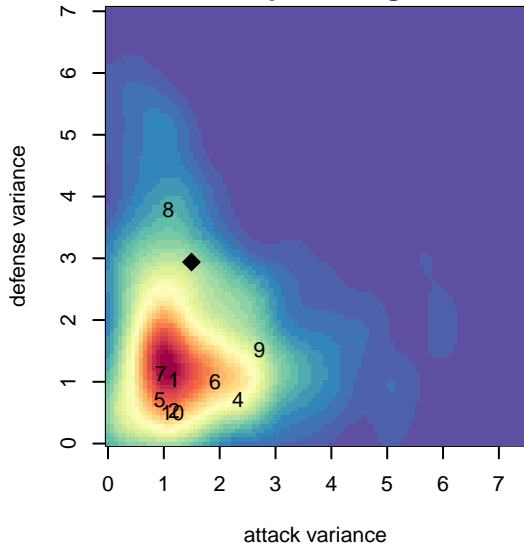

# LYS Red G05

, OR  
 G05 total strength=705  
 attack=0.92 defense=0.56  
 fall league = PTT G05 Div 2 Red West  
 spr league = Spr OYS G05 Div 1 White

alt names used:  
 LYS Firestorm  
 LYS 05G Red  
 LYS 05G Red  
 LYS 05G Red

Venues played:  
 2017 Beaverton Cup U13 Silver  
 2017 PTT G05 Division 2 Red West  
 2017 OYS Founders Cup G05  
 2017 Spr OYS G05 Division 1 White

**LYS Red G05**  
 Dots are actual minus expected GF (blue circles) and GA (red triangles).  
 Blue line is smoothed change in attack strength. Red is smoothed change in defense strength.

**attack and defense variance (black dot)  
relative to other teams  
and top 10 in region**

**attack and defense rating  
relative to others at age  
and all opponents in last 13 months**

**Performance relative to 13 month average**