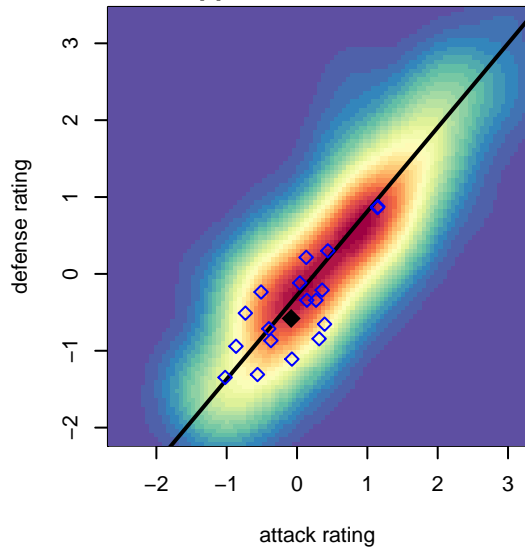

# LYS Red G05

, OR  
 G05 total strength=705  
 attack=0.92 defense=0.56  
 fall league = PTT G05 Div 2 Red West  
 spr league = Spr OYS G05 Div 1 White

alt names used:  
 LYS Firestorm  
 LYS 05G Red  
 LYS 05G Red  
 LYS 05G Red

Venues played:  
 2017 Beaverton Cup U13 Silver  
 2017 PTT G05 Division 2 Red West  
 2017 OYS Founders Cup G05  
 2017 Spr OYS G05 Division 1 White

**LYS Red G05**  
 Dots are actual minus expected GF (blue circles) and GA (red triangles).  
 Blue line is smoothed change in attack strength. Red is smoothed change in defense strength.

**attack and defense variance (black dot)  
relative to other teams  
and top 10 in region**

**attack and defense rating  
relative to others at age  
and all opponents in last 13 months**

**Performance relative to 13 month average**