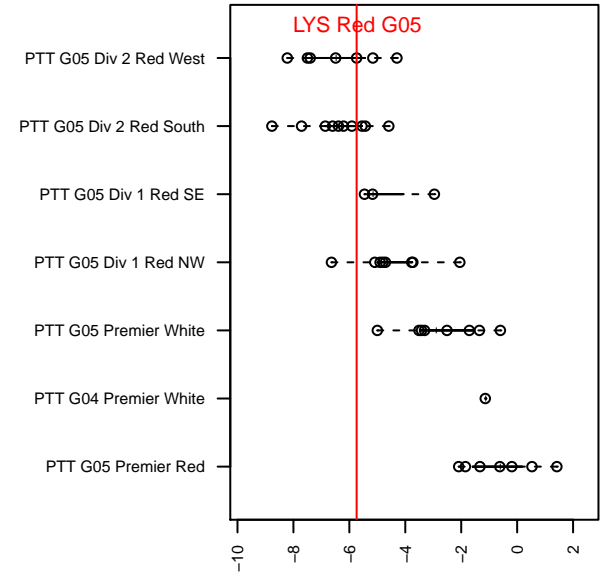

# LYS Red G05

, OR  
 G05 total strength=705  
 attack=0.92 defense=0.56  
 fall league = PTT G05 Div 2 Red West  
 spr league = Spr OYS G05 Div 1 White

alt names used:  
 LYS Firestorm  
 LYS 05G Red  
 LYS 05G Red  
 LYS 05G Red

Venues played:  
 2017 Beaverton Cup U13 Silver  
 2017 PTT G05 Division 2 Red West  
 2017 OYS Founders Cup G05  
 2017 Spr OYS G05 Division 1 White

**LYS Red G05**  
 Dots are actual minus expected GF (blue circles) and GA (red triangles).  
 Blue line is smoothed change in attack strength. Red is smoothed change in defense strength.

**attack and defense variance (black dot)  
relative to other teams  
and top 10 in region**

**attack and defense rating  
relative to others at age  
and all opponents in last 13 months**

**Performance relative to 13 month average**